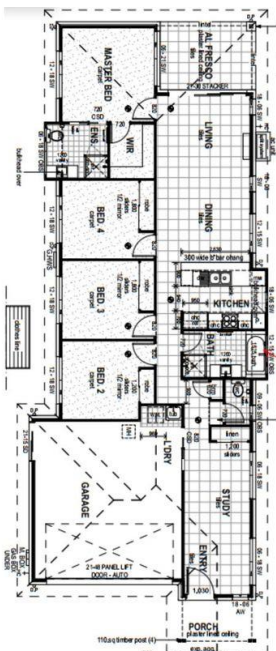

Arcadia 180  
69 Arcadia Cct, Yarrabilba

\$439,000

## HOUSE AND LAND PACKAGE

- Brand new build
- Walking distance to local schools
- 2min drive to shopping and dining

4

2

2

House Area:  
180m<sup>2</sup>

Land Area:  
348m<sup>2</sup>

Specifications:  
Activate Range