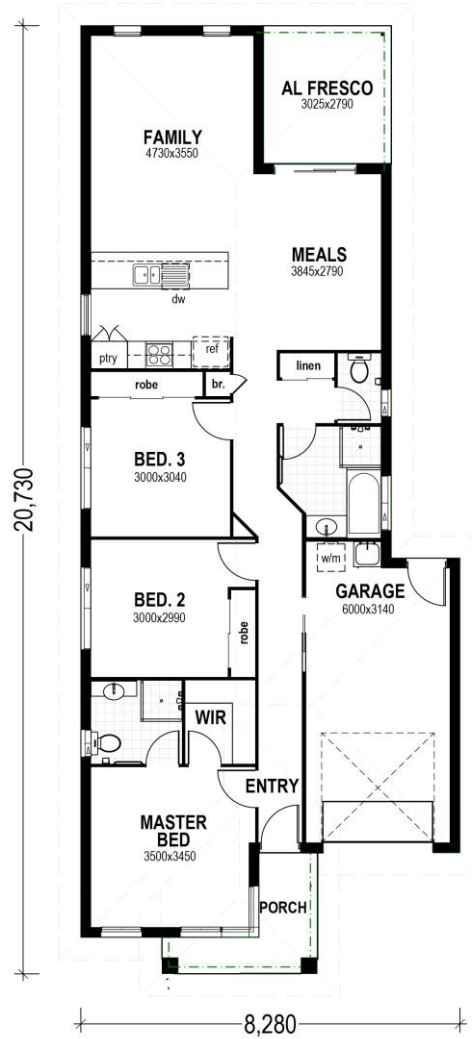

MEYBO 142

FLOOR AREAS

Living	108.70m ²
Garage	22.30m ²
Porch	3.40m ²
Alfresco	8.40m ²
Total	142.80m²

MIN. BLOCK WIDTH 10.5m

Width: 8.28m / Length: 20.73m

Entry Portico Size Will Vary Depending on Façade Type.

May not suit all blocks depending on façade type.

**Building the
Queensland
Lifestyle**

All Images are for illustrative purposes only and all dimensions are approximate

www.invisionhomes.com.au

QBCC Licence 1089281