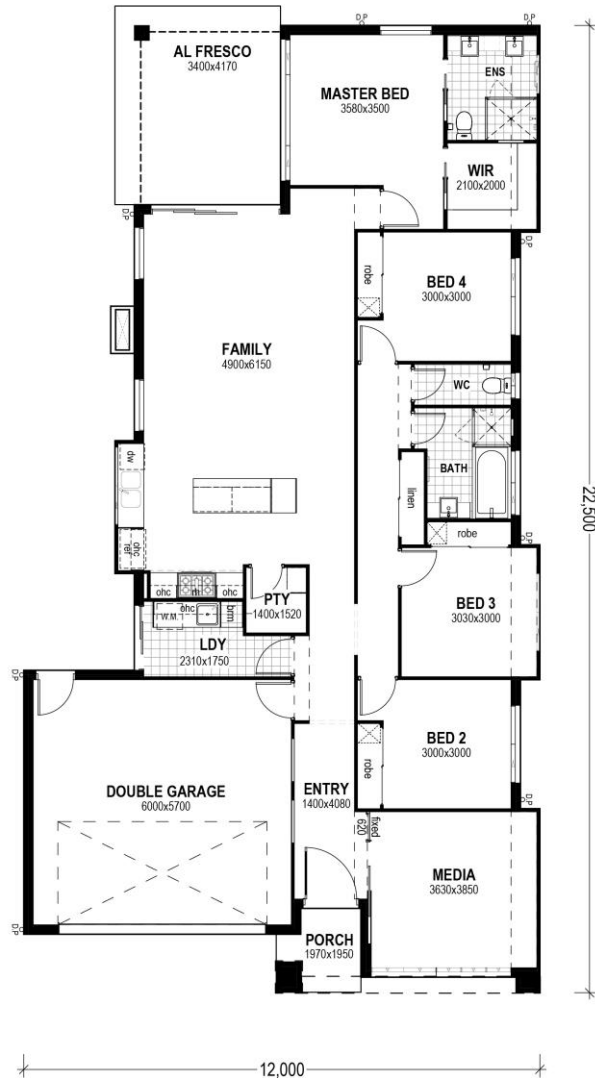

ASPEN 217

FLOOR AREAS

Living	163.52m ²
Garage	37.52m ²
Porch	2.24m ²
Alfresco	14.18m ²
Total	217.46m²

MIN. BLOCK WIDTH 14m

Width: 12.00m / Length: 22.50m

Entry Portico Size Will Vary
Depending on Façade Type.

May not suit all blocks
depending on façade type.

**Building the
Queensland
Lifestyle**

All Images are for illustrative purposes only and all
dimensions are approximate

www.invisionhomes.com.au

QBCC Licence 1089281