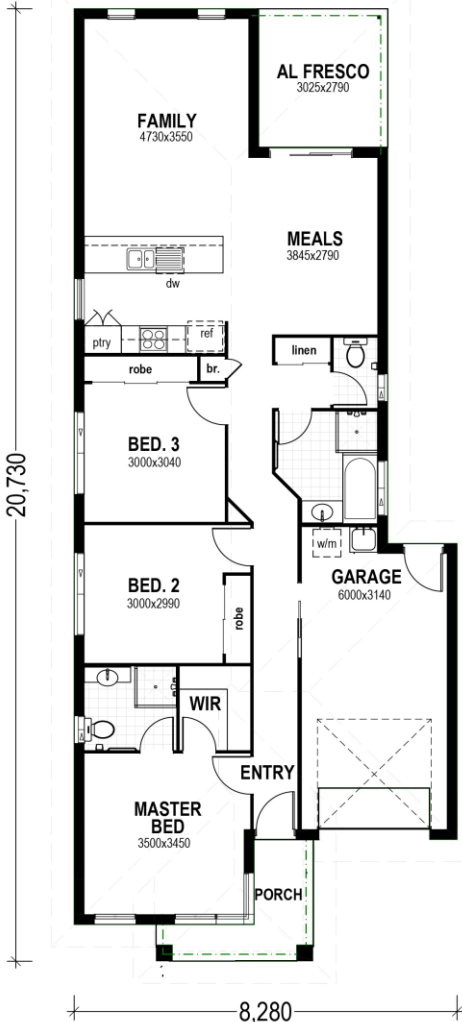

Meybo 142 at Yarrabilba  
 Lot 646 Byfield Place - Wickham Rise

\$346,740

## HOUSE AND LAND PACKAGE

3

2

1

House Area: 142.8m<sup>2</sup>

Land Area: 265m<sup>2</sup>

### Activate Range Inclusions:

- Stone Bench Tops to Kitchen/Bathrooms
- Ceiling Fans and Air Conditioning
- Beko 600mm Stainless Steel Appliances
  - Rangehood Ducted to Outside
  - 2550 ceiling height
- Driveway/ Landscaping
- Letterbox/ Clothesline
- Blinds and Screens
- Fencing and one Gate to side
- H1 Slab | N2 Wind | BAL 12.5